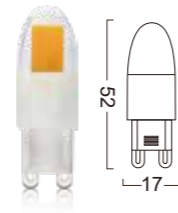

G9-D02

Power : 2.2W
Lumens : 250-280lm
Voltage : AC 230V
CRI : >80
Beam Angle : 360°
Dimmable : Yes
LED quantity : 1 PC COB