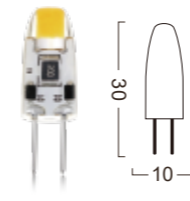

G4-D01 DC12V

Power : 1W
Lumens : 70-90lm
Voltage : DC 12V
CRI : >80
Beam Angle : 360°
Dimmable : Yes
LED quantity : 1 PC COB