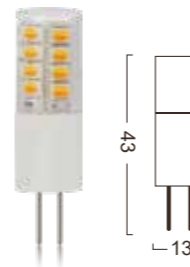

G4-CR3-3W DC24V Adjustable CCT

Power : 2.5W
Lumens : 250-300lm
Voltage : DC 24V
CRI : >80
Beam Angle : 360°
Dimmable : Yes