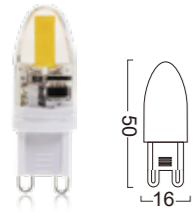

G4-B24LED-D-2.5W
2.1W 230-260lm
Φ35*37mm

G4-B36LED
2W 190-210lm
Φ30*41mm

G4-B21G-2W
3W 330-350lm
Φ35*45mm

G4-B48LED
3W 280-300lm
Φ44*55mm

Unit : mm

G9 Series

G9 Series

G9-D01