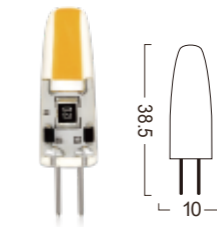

G4-D02 DC12V

Power : 1.5W
Lumens : 120-140lm
Voltage : DC 12V
CRI : >80
Beam Angle : 360°
Dimmable : Yes
LED quantity : 1 PC COB

DC24V Series

Remark: CCT should be adjusted by suitable dimmer