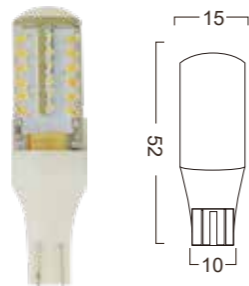

G8-40LED-2W

Power : 2W
 Lumens : 150-180lm
 Voltage : AC 120V
 CRI : >80
 Beam Angle : 360°
 Dimmable : Yes
 LED quantity : 40 PCS LED

T10 Series

T10-24LED-1.5W

Power : 1W
 Lumens : 80-100lm
 Voltage : AC / DC 12V
 CRI : >80
 Beam Angle : 360°
 Dimmable : Yes
 LED quantity : 24 PCS LED