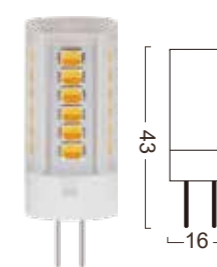

GY6.35-CR4-4W DC24V Adjustable CCT

Power : 3.3W
Lumens : 300-350lm
Voltage : DC 24V
CRI : >80
Beam Angle : 360°
Dimmable : Yes

Unit : mm