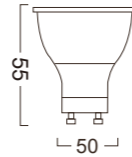

GU10-SMD-5W

Power : 5W
Lumens : 500-550lm
Voltage : AC120V
CRI : >80
Beam Angle : 38°
Dimmable : yes
LED quantity : 7 PCS 2835 LED

GU10-SMD-7W