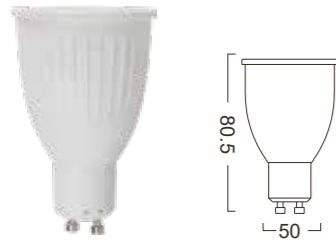

Power : 6.5W
Lumens : 600-700lm
Voltage : AC 100-240V
CRI : >80
Beam Angle : 38°
Dimmable : No
LED quantity : 7 PCS 2835 LED

Unit : mm

G4-D01A

Power : 1.1W
Lumens : 80-100lm
Voltage : AC / DC 12V
CRI : >80
Beam Angle : 360°
Dimmable : Yes
LED quantity : 1 PC COB