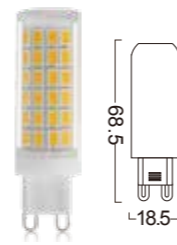

G9-CR75LED-6W

Power : 6W
Lumens : 620-700lm
Voltage : AC 100-240V
CRI : >80
Beam Angle : 360°
Dimmable : No
LED quantity : 75 PCS LED