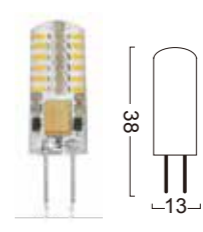

G4-48LED-3W Tantalum capacitor GY6.35-48LED-3W capacitor

Power : 1.6W
Lumens : 150-170lm
Voltage : AC / DC 12V
CRI : >80
Beam Angle : 360°
Dimmable : Yes
LED quantity : 48 PCS LED