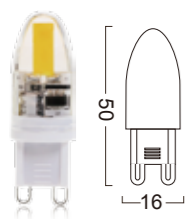

G9-D01

Power : 1.8W
Lumens : 170-200lm
Voltage : AC 230V
CRI : >80
Beam Angle : 360°
Dimmable : Yes
LED quantity : 1 PC COB