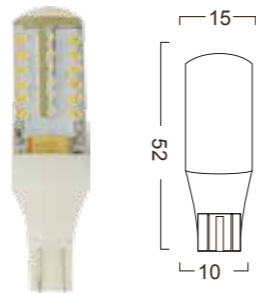

T10-57LED-3W

Power : 2.3W
Lumens : 180-200lm
Voltage : AC / DC 12V
CRI : >80
Beam Angle : 360°
Dimmable : Yes
LED quantity : 57 PCS LED