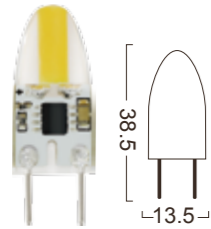

G8 Series

G8 / T10 Series

G8-D01

Power : 1.8W
Lumens : 170-200lm
Voltage : AC 120V
CRI : >80
Beam Angle : 360°
Dimmable : Yes
LED quantity : 1 PC COB