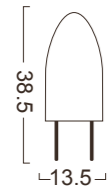

G8 Series

G8 / T10 Series

G8-D01

Power : 1.8W
Lumens : 170-200lm
Voltage : AC 120V
CRI : >80
Beam Angle : 360°
Dimmable : Yes
LED quantity : 1 PC COB