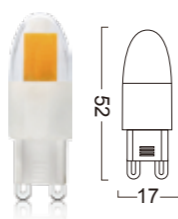

G9-D02

Power : 2.2W
Lumens : 250-280lm
Voltage : AC 230V
CRI : >80
Beam Angle : 360°
Dimmable : Yes
LED quantity : 1 PC COB