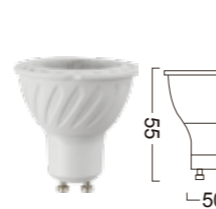

GU10-SMD-5W

Power : 5W
Lumens : 500-550lm
Voltage : AC 100-240V
CRI : 80
Beam Angle : 38°
Dimmable : No
LED quantity : 7 PCS 2835 LED