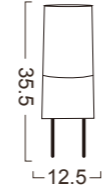

G8-CR4

Power : 1.5W
Lumens : 150-180lm
Voltage : AC 120V
CRI : >80
Beam Angle : 360°
Dimmable : No
LED quantity : 17 PCS LED