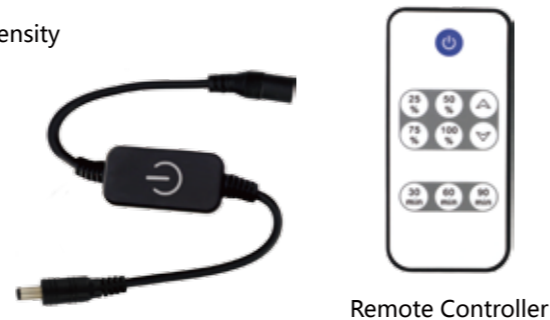

SW04
Dimmer Switch 调光开关
(Low power version)

Model 型号 : **SW04** - Dim
Rapid press - turn on & off, General press - adjust light intensity
Plastic housing
快速按动 - 开关功能, 正常长按 - 调光功能
塑料外壳
Input voltage: DC5 / 12V
Power: DC5V at 15W, DC12V at 36W

SWC05
Dimmer Switch with Remote Controller 调光开关

Model 型号 : **SWC05** with remoter controller
Plastic housing
Rapid press - turn on & off, General press - adjust light intensity
Remote controller (200cm distance)
Set timer and adjust light intensity
塑料外壳 快速按动 - 开关功能, 正常长按 - 调光功能
遥控器 设定时间与调光
Input voltage : DC5 / 12V
Power: DC5V at 20W, DC12V at 48W

Remote Controller

SW07
IR Motion Switch light 红外线感应开关灯

Model 型号 : **SW07** - IR Motion
ON/OFF switch controlled by motion sensor
感应开关

SW07-30L : 30 x 1.8 x 8.5cm
SW07-50L : 50 x 18 x 8.5cm