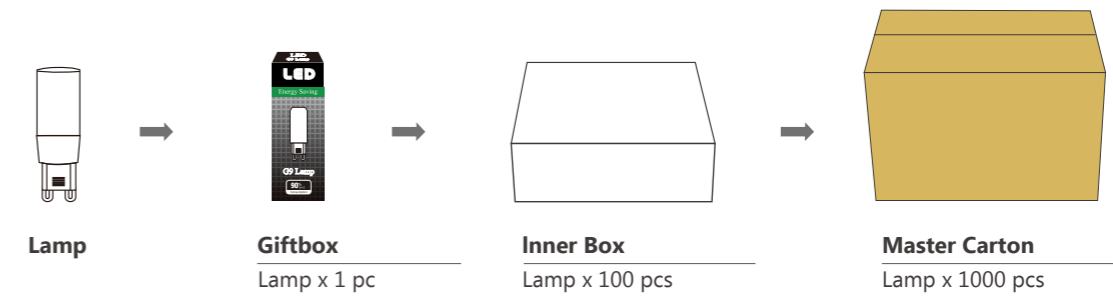

G4 / G9 / GY6.35 Packing information

Individual Giftbox (Dimension) CM	Inner Box (Dimensions) CM	Master Carton (Dimensions) CM	Model
1.5x1.5x4.4	16.5x16.5x4.8	35x19x27	G4 LED
2.1x2.1x5.3	22.5x22.5x6.0	47x24x32	G4/G9 LED
1.9x1.9x7.4	20.5x20.5x7.8	44x23x43	G4/G9/E12/E14/BA15 LED